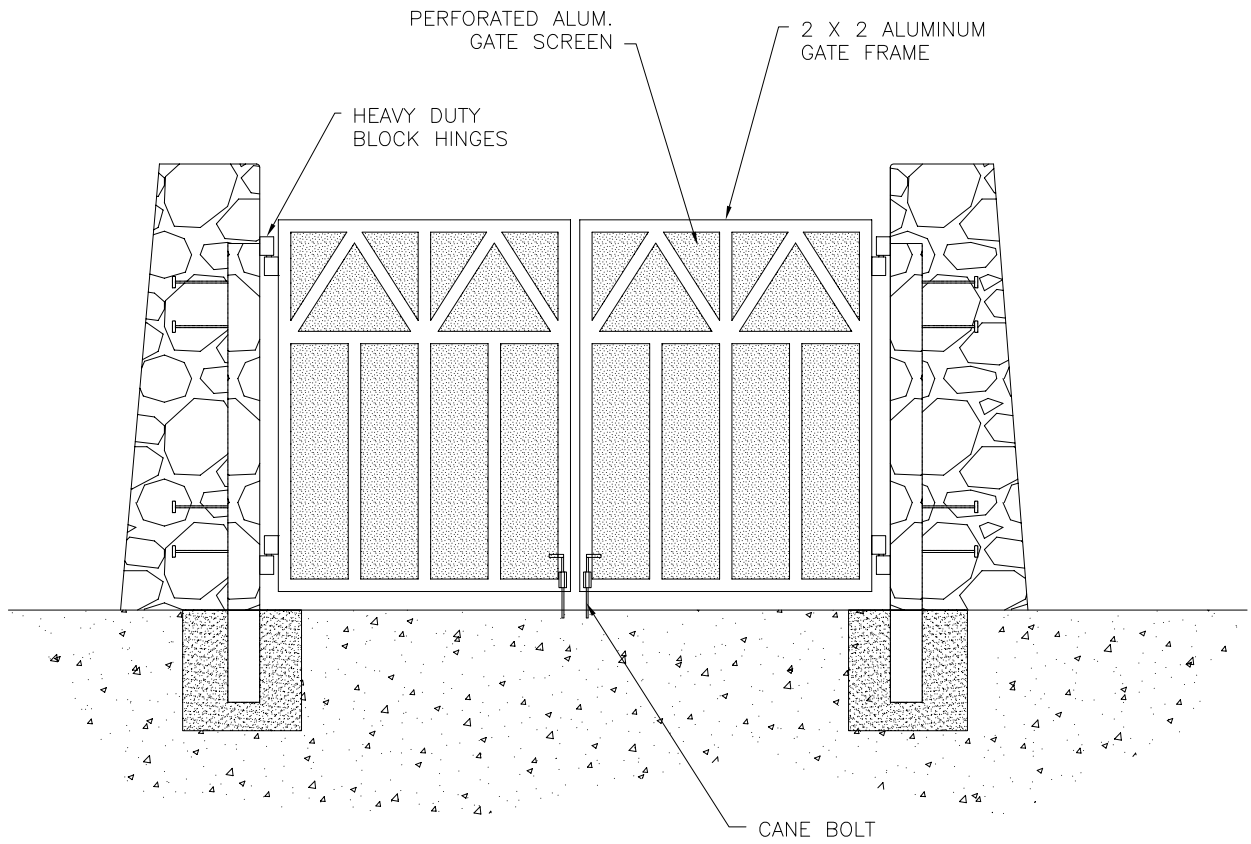

WORLD CLASS ARCHITECTURAL PRODUCTS

HANSEN
ARCHITECTURAL
SYSTEMS

5500 SE ALEXANDER ST. HILLSBORO OR. 97123
PH. 503-356-0959 FAX 503-356-8478

ISIMOTO SERIES ENTRY GATE
www.aluminumrailing.com