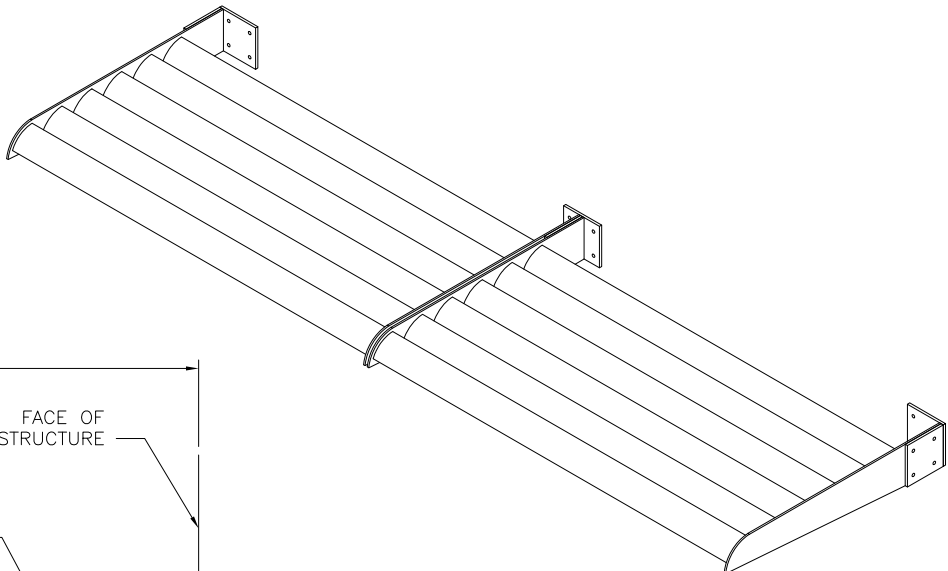

CENTER "T"
BRACKET

END BRACKET

HANSEN SUN SCREEN SYSTEM - STYLE I

www.aluma-shade.com

**THE INFORMATION CONTAINED IN THIS DRAWING IS THE SOLE PROPERTY OF ALUMASHADE.
ANY REPRODUCTION IN PART OR AS A WHOLE WITHOUT THE WRITTEN PERMISSION OF
ALUMASHADE IS PROHIBITED.**