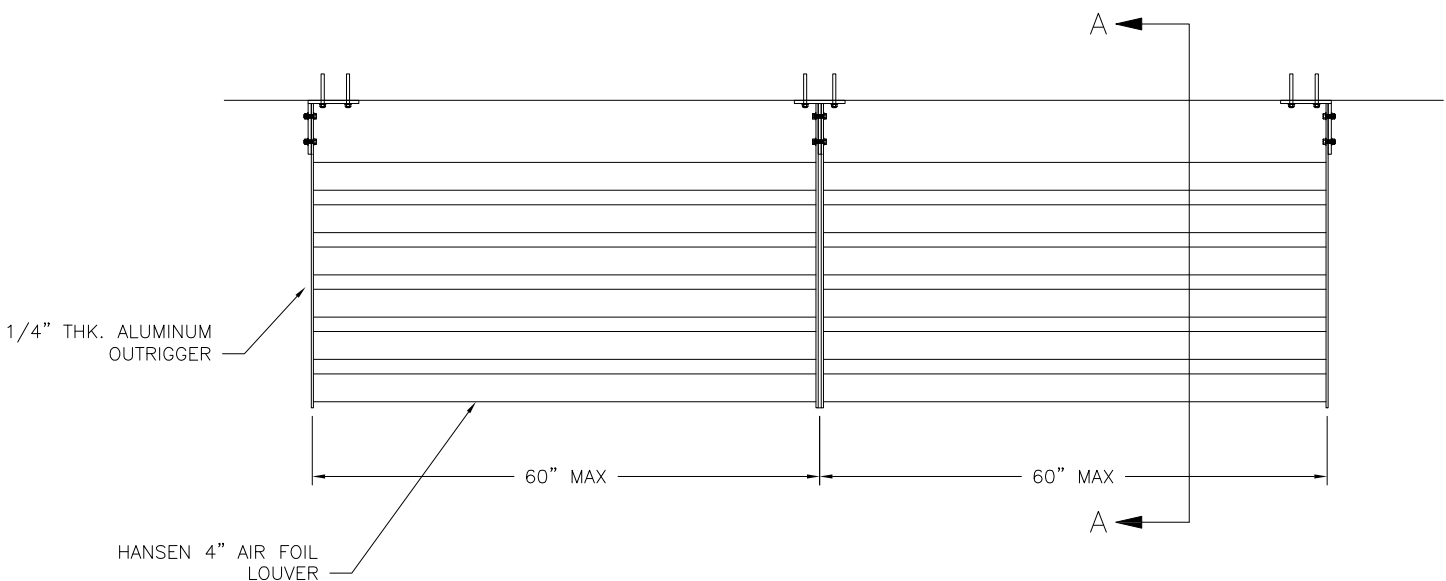

CENTER "T"
BRACKET

END BRACKET

HANSEN SUN SCREEN SYSTEM - STYLE I

www.aluma-shade.com

**THE INFORMATION CONTAINED IN THIS DRAWING IS THE SOLE PROPERTY OF ALUMASHADE.
ANY REPRODUCTION IN PART OR AS A WHOLE WITHOUT THE WRITTEN PERMISSION OF
ALUMASHADE IS PROHIBITED.**