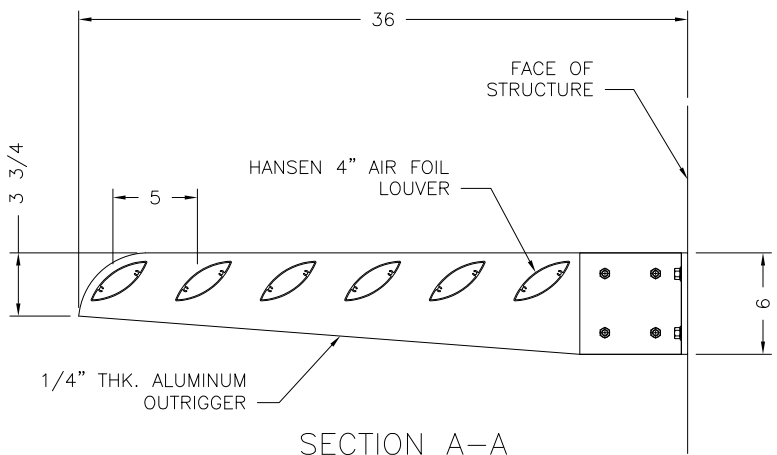

CENTER "T"
BRACKET

END BRACKET

HANSEN SUN SCREEN SYSTEM - STYLE I

www.aluma-shade.com

**THE INFORMATION CONTAINED IN THIS DRAWING IS THE SOLE PROPERTY OF ALUMASHADE.
ANY REPRODUCTION IN PART OR AS A WHOLE WITHOUT THE WRITTEN PERMISSION OF
ALUMASHADE IS PROHIBITED.**