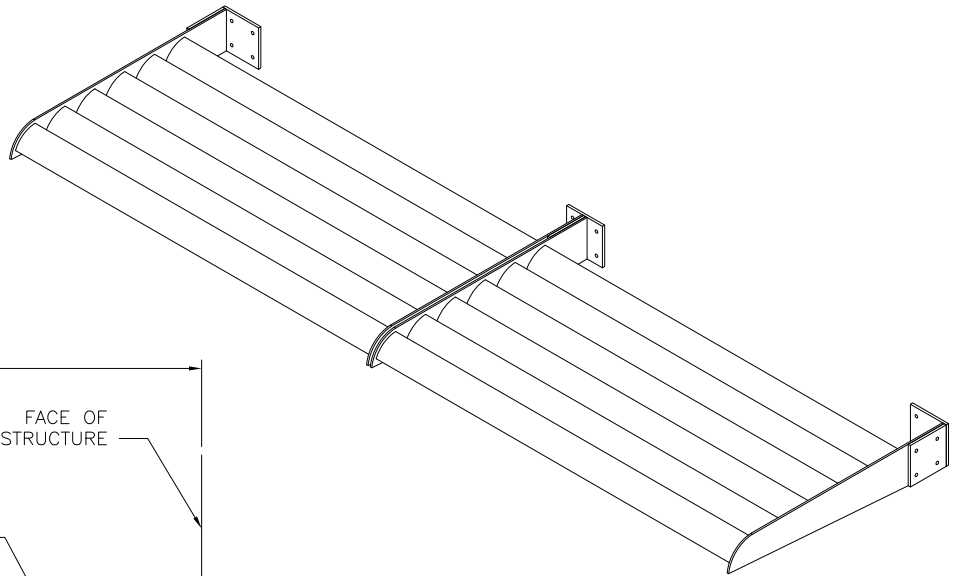

CENTER "T"
BRACKET

END BRACKET

HANSEN SUN SCREEN SYSTEM - STYLE I

www.aluma-shade.com

**THE INFORMATION CONTAINED IN THIS DRAWING IS THE SOLE PROPERTY OF ALUMASHADE.
ANY REPRODUCTION IN PART OR AS A WHOLE WITHOUT THE WRITTEN PERMISSION OF
ALUMASHADE IS PROHIBITED.**