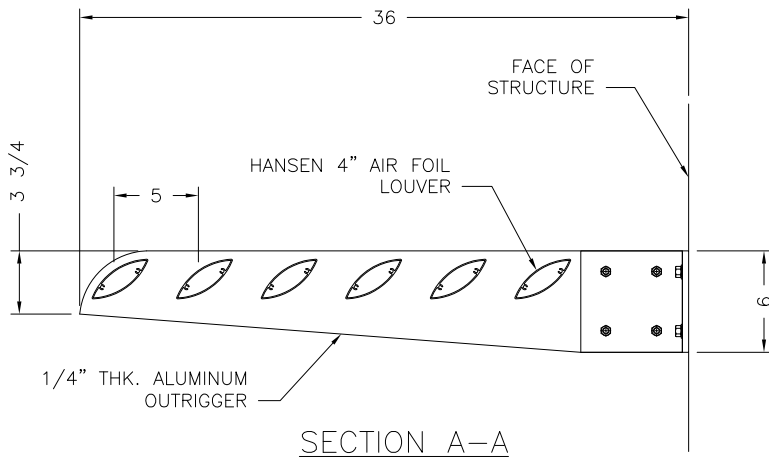

CENTER "T"
BRACKET

END BRACKET

HANSEN SUN SCREEN SYSTEM - STYLE I

www.aluma-shade.com

**THE INFORMATION CONTAINED IN THIS DRAWING IS THE SOLE PROPERTY OF ALUMASHADE.
ANY REPRODUCTION IN PART OR AS A WHOLE WITHOUT THE WRITTEN PERMISSION OF
ALUMASHADE IS PROHIBITED.**