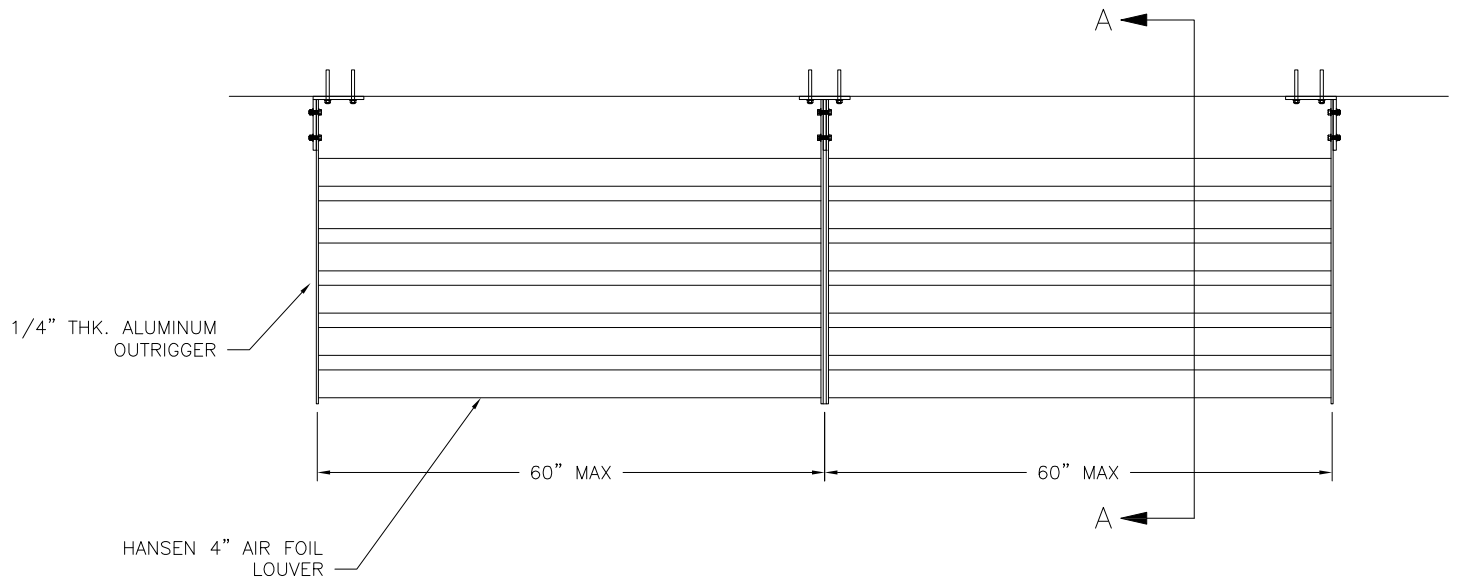

CENTER "T"
BRACKET

END BRACKET

HANSEN SUN SCREEN SYSTEM - STYLE I

www.aluma-shade.com

**THE INFORMATION CONTAINED IN THIS DRAWING IS THE SOLE PROPERTY OF ALUMASHADE.
ANY REPRODUCTION IN PART OR AS A WHOLE WITHOUT THE WRITTEN PERMISSION OF
ALUMASHADE IS PROHIBITED.**