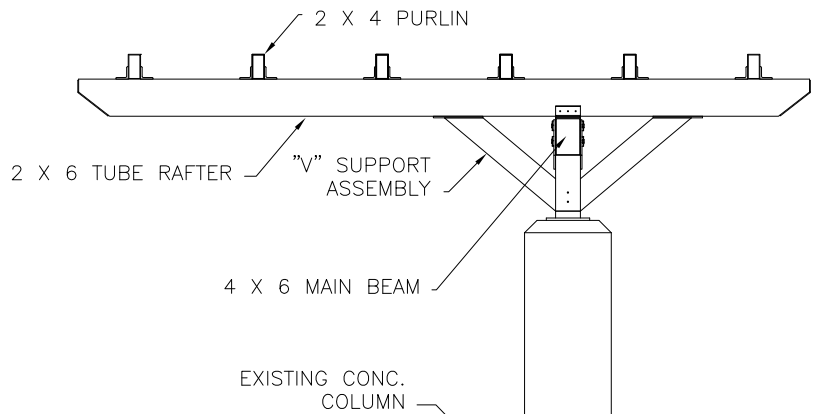

— SUPPORT ARM DETAIL

— CANTILEVERED TRELLIS

**WEST OCEAN TRELLIS SYSTEM STYLE I**

[www.aluma-shade.com](http://www.aluma-shade.com)

**THE INFORMATION CONTAINED IN THIS DRAWING IS THE SOLE PROPERTY OF ALUMASHADE. ANY REPRODUCTION IN PART OR AS A WHOLE WITHOUT THE WRITTEN PERMISSION OF ALUMASHADE IS PROHIBITED.**