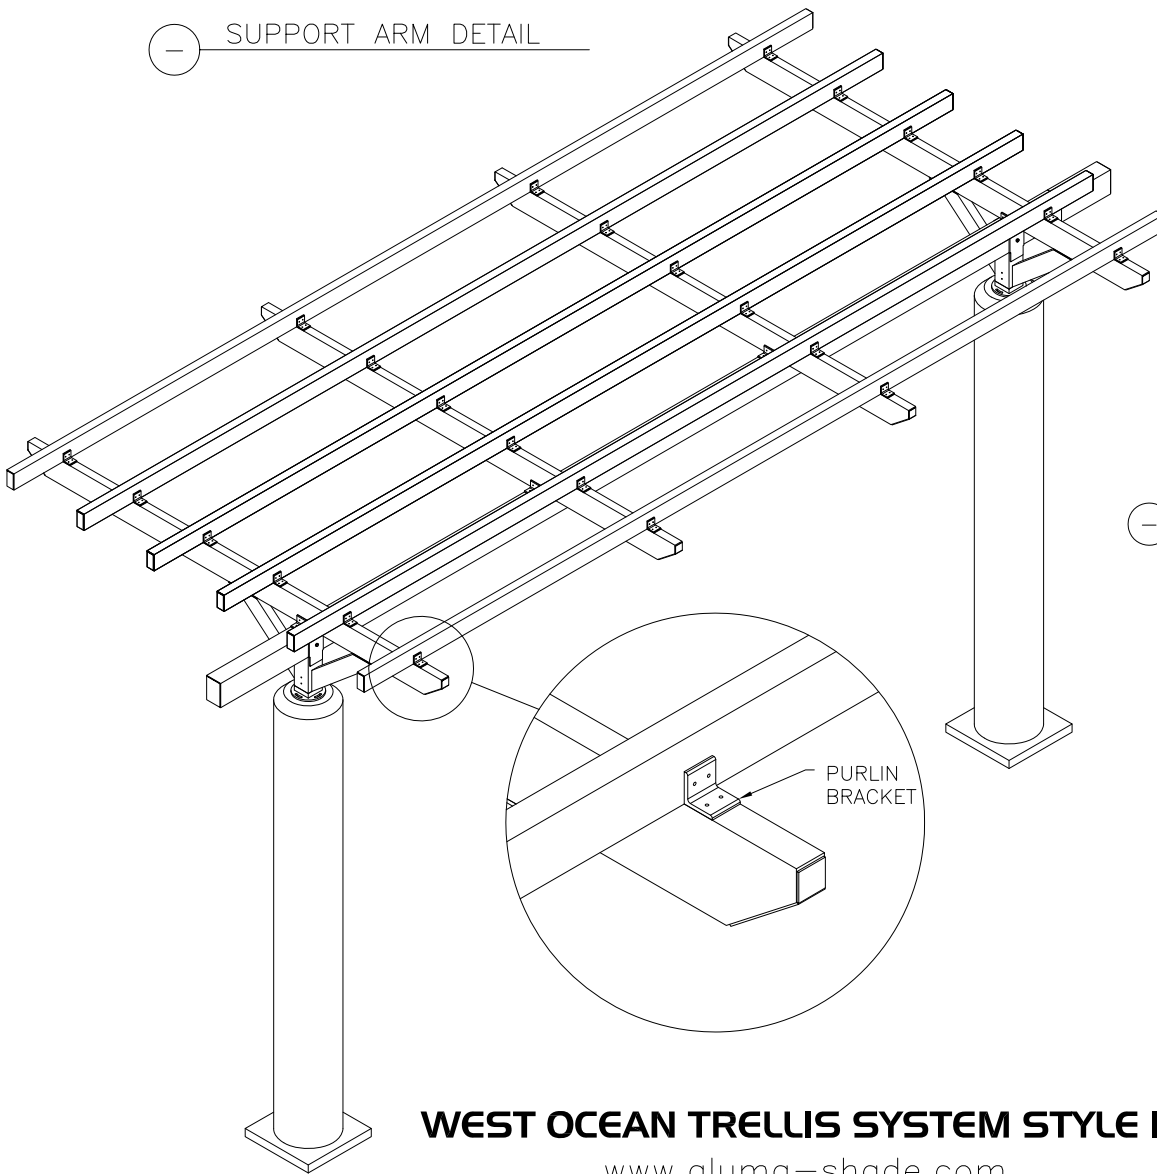

— SUPPORT ARM DETAIL

— CANTILEVERED TRELLIS

**WEST OCEAN TRELLIS SYSTEM STYLE I**

[www.aluma-shade.com](http://www.aluma-shade.com)

**THE INFORMATION CONTAINED IN THIS DRAWING IS THE SOLE PROPERTY OF ALUMASHADE. ANY REPRODUCTION IN PART OR AS A WHOLE WITHOUT THE WRITTEN PERMISSION OF ALUMASHADE IS PROHIBITED.**