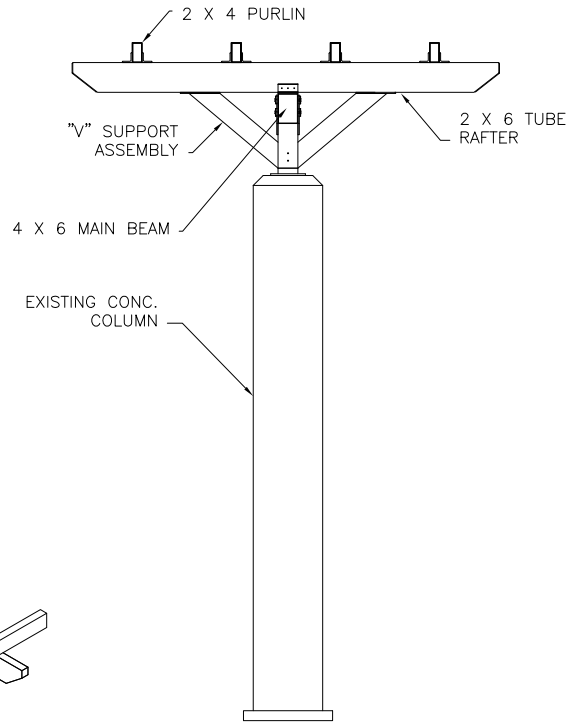

— SUPPORT ARM DETAIL

— CANTILEVERED TRELLIS

WEST OCEAN TRELLIS SYSTEM STYLE 2

www.aluma-shade.com

**THE INFORMATION CONTAINED IN THIS DRAWING IS THE SOLE PROPERTY OF ALUMASHADE.
 ANY REPRODUCTION IN PART OR AS A WHOLE WITHOUT THE WRITTEN PERMISSION OF
 ALUMASHADE IS PROHIBITED.**