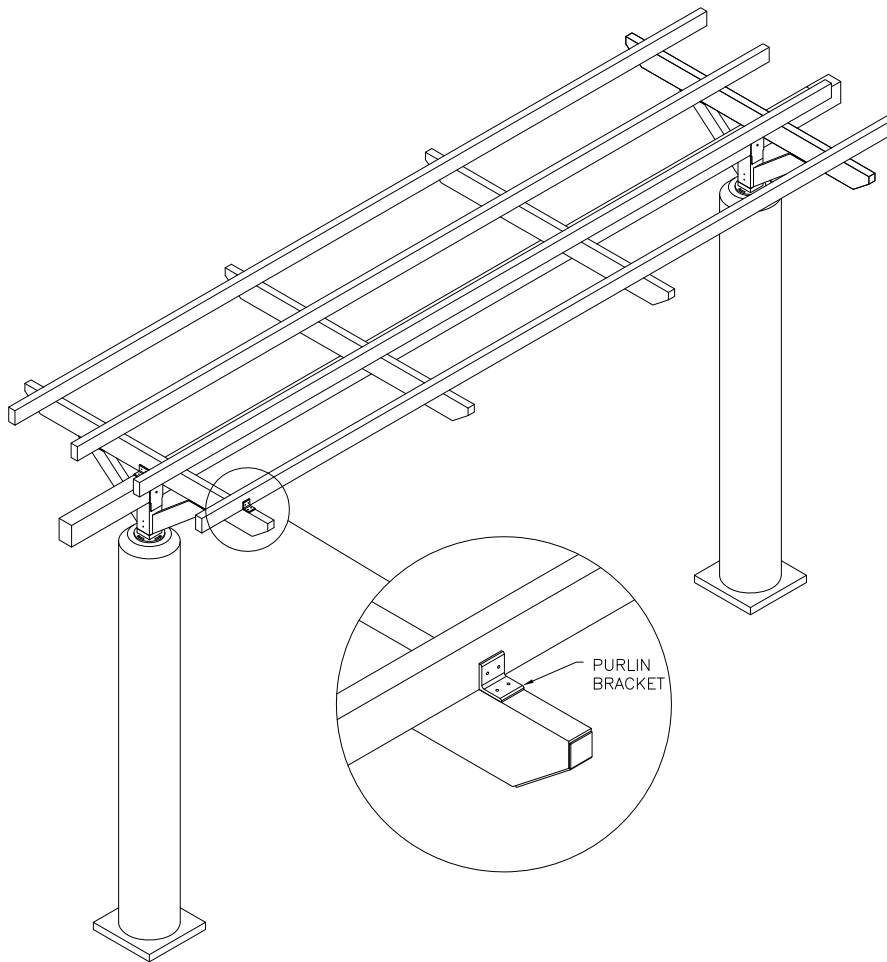

— SUPPORT ARM DETAIL

— CANTILEVERED TRELLIS

WEST OCEAN TRELLIS SYSTEM STYLE 2

www.aluma-shade.com

**THE INFORMATION CONTAINED IN THIS DRAWING IS THE SOLE PROPERTY OF ALUMASHADE.
 ANY REPRODUCTION IN PART OR AS A WHOLE WITHOUT THE WRITTEN PERMISSION OF
 ALUMASHADE IS PROHIBITED.**