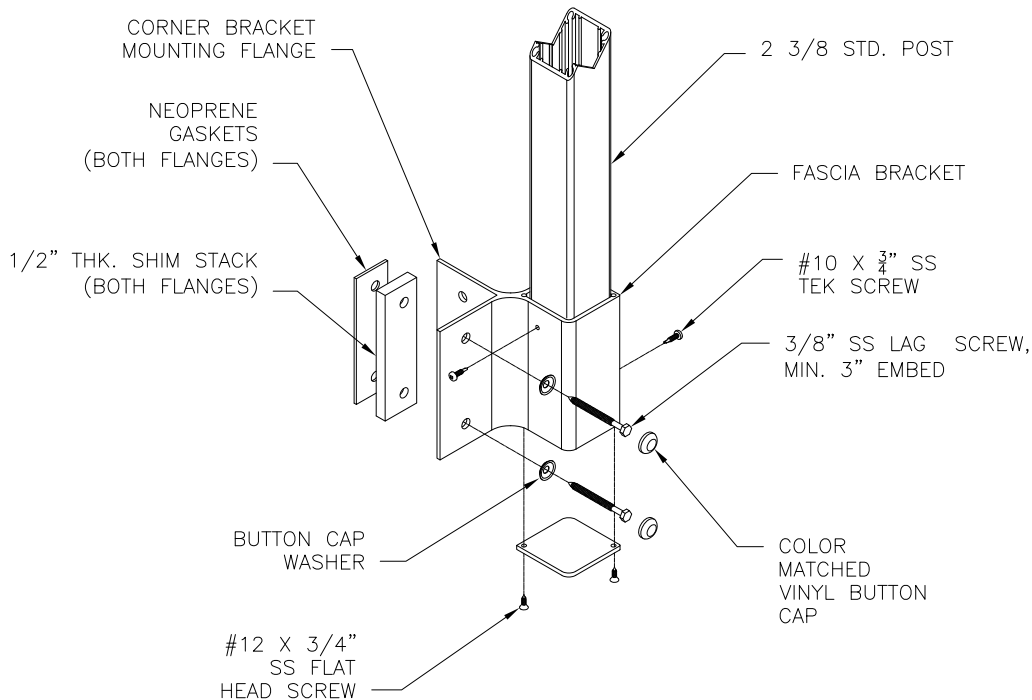

CLEARVUE RAILING

A DIVISION OF HANSEN ARCHITECTURAL SYSTEMS INC.

A FASCIA BRACKET MOUNTING DETAIL

CORNER FASCIA BRACKET DETAIL

www.aluminumrailing.com

THE INFORMATION CONTAINED IN THIS DRAWING IS THE SOLE PROPERTY OF HANSEN ARCHITECTURAL SYSTEMS, INC. ANY REPRODUCTION IN PART OR AS A WHOLE WITHOUT THE WRITTEN PERMISSION OF HANSEN ARCHITECTURAL SYSTEMS, INC. IS PROHIBITED.